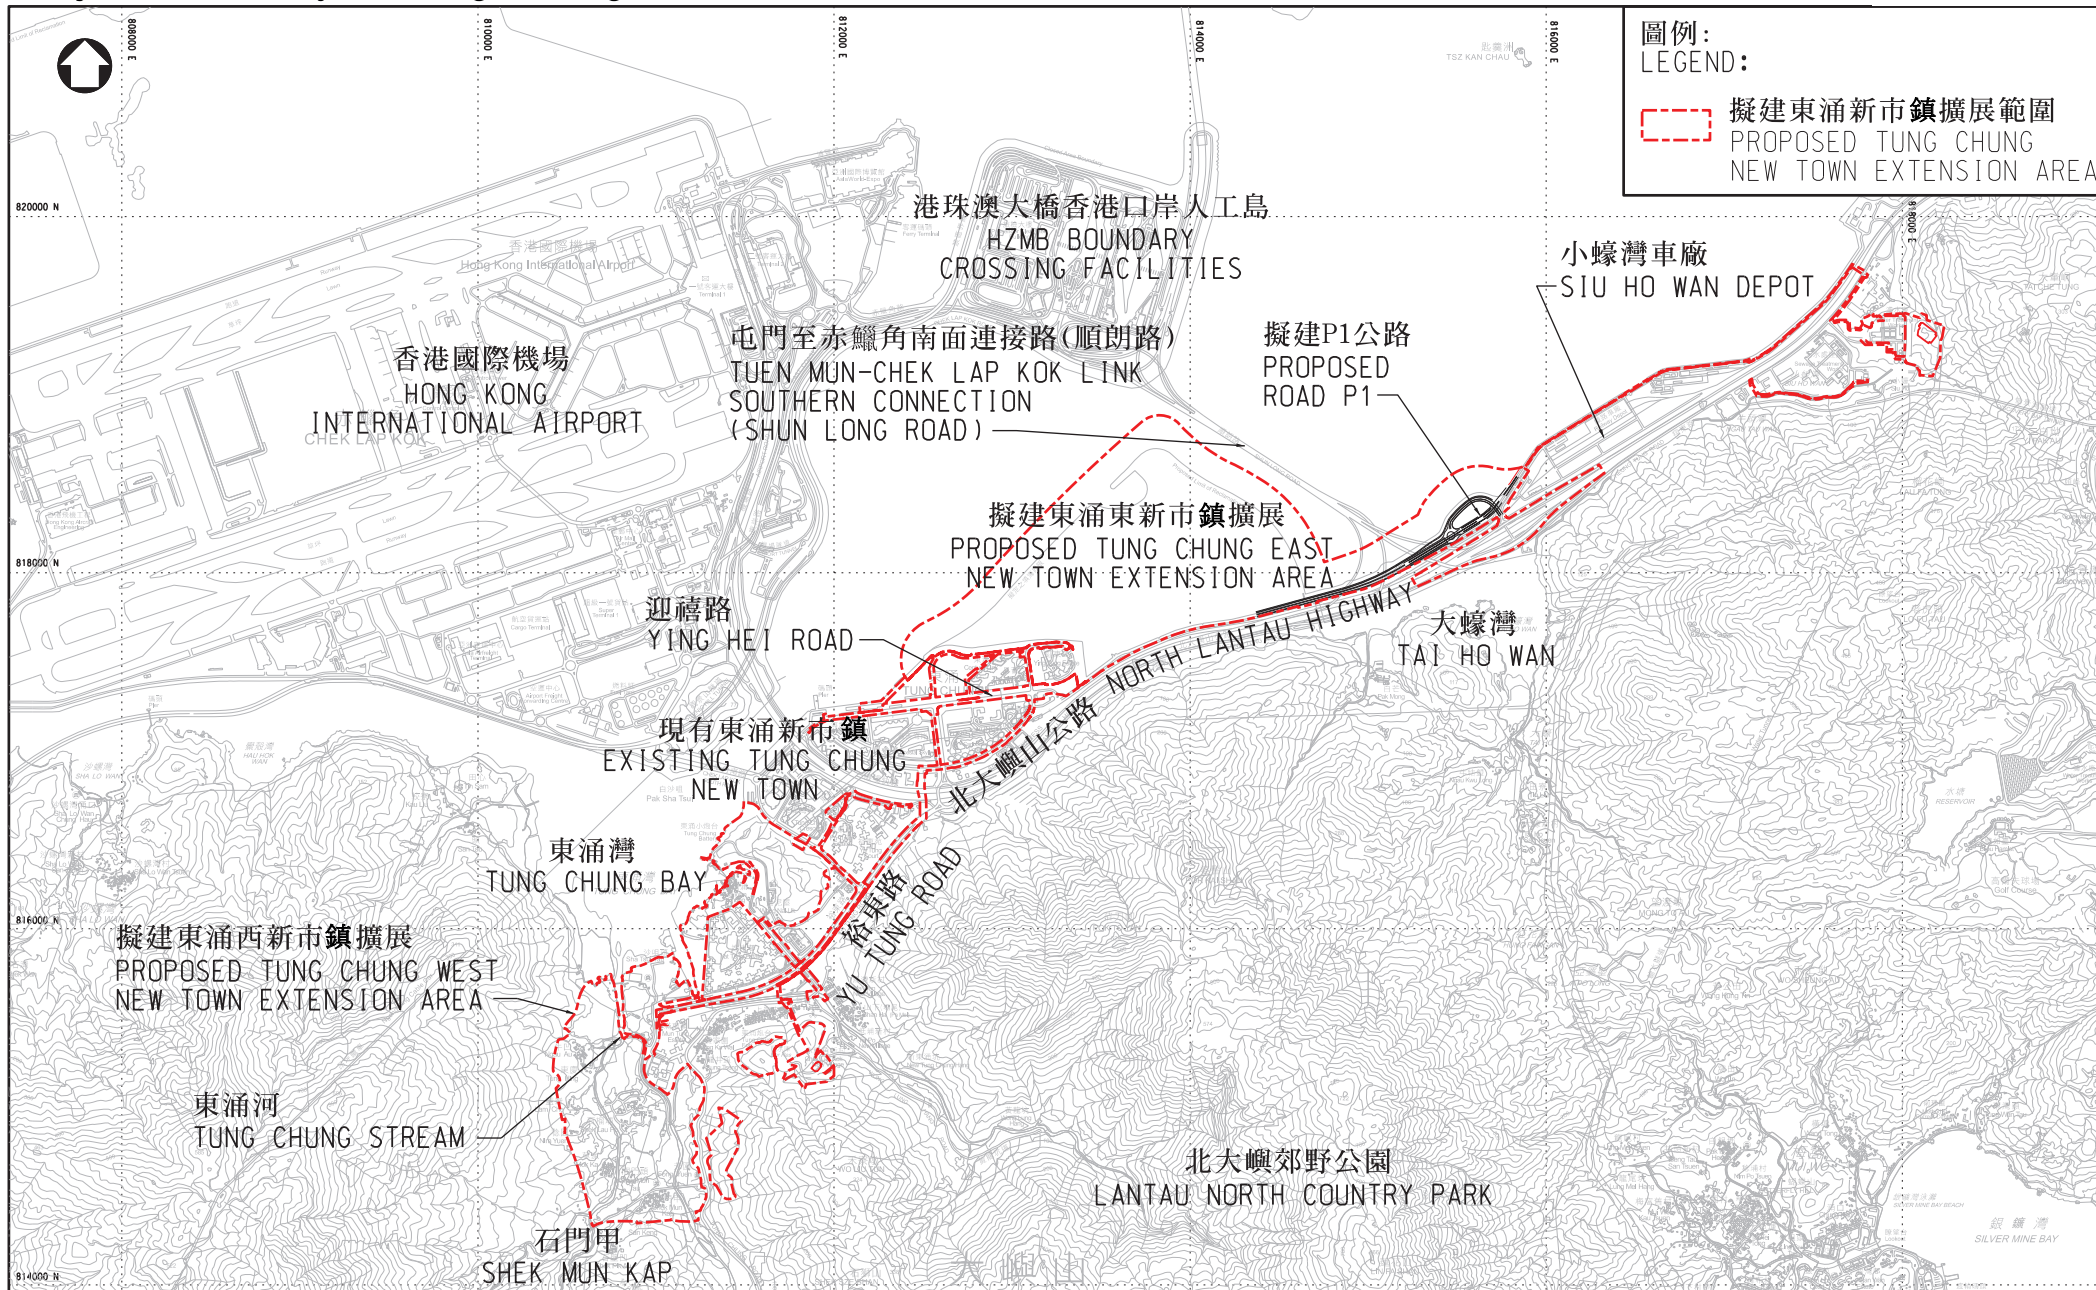

# 東涌新市鎮擴展計劃工程範圍

## Project Boundary of Tung Chung New Town Extension

附件一  
Attachment 1

東涌東擴展區擬建休憩用地位置圖  
LOCATION PLAN OF PROPOSED OPEN SPACE AT TUNG CHUNG EAST

東涌東擴展區擬建休憩用地的概念設計圖  
CONCEPTUAL DESIGN OF PROPOSED OPEN SPACE AT TUNG CHUNG EAST

1. 擬建海濱觀景台 PROPOSED WATERFRONT PAVILION

休憩用地建議大綱規劃平面圖  
PROPOSED MASTER LAYOUT PLAN OF PUBLIC OPEN SPACE

註：圖片只供參考  
Note: Photos for reference only

2. 擬建海濱觀景廊 PROPOSED VIEWING GALLERY

3. 擬建海濱長廊 PROPOSED WATERFRONT PROMENADE