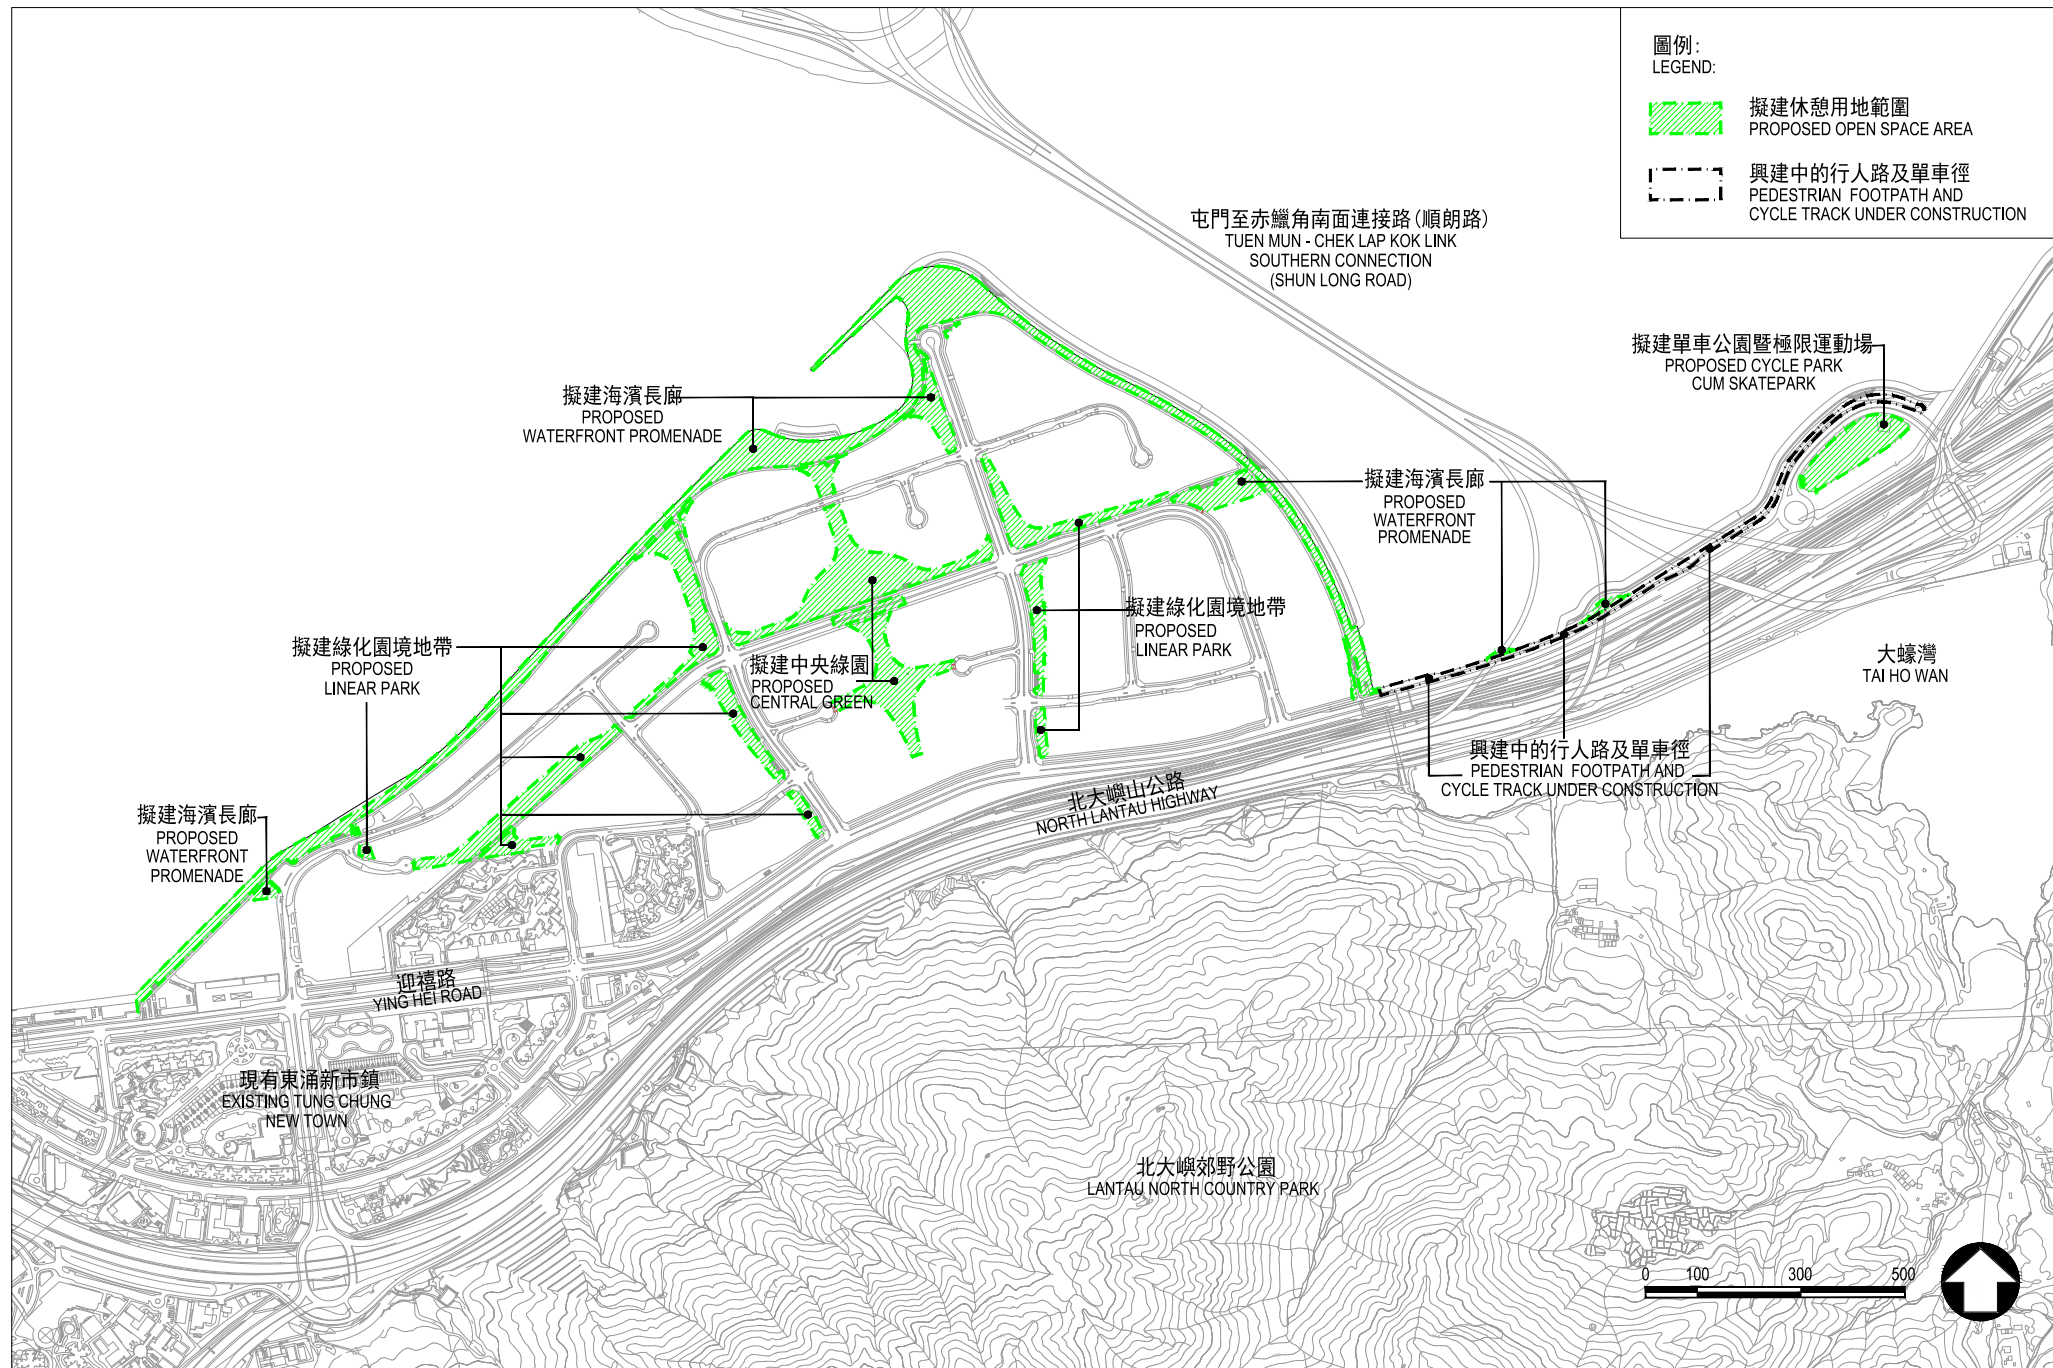

# 東涌新市鎮擴展計劃工程範圍

## Project Boundary of Tung Chung New Town Extension

附件一  
Attachment 1

東涌東擴展區擬建休憩用地位置圖  
LOCATION PLAN OF PROPOSED OPEN SPACE AT TUNG CHUNG EAST

東涌東擴展區擬建休憩用地的概念設計圖  
CONCEPTUAL DESIGN OF PROPOSED OPEN SPACE AT TUNG CHUNG EAST

1. 擬建海濱觀景台 PROPOSED WATERFRONT PAVILION

休憩用地建議大綱規劃平面圖  
PROPOSED MASTER LAYOUT PLAN OF PUBLIC OPEN SPACE

註：圖片只供參考  
Note: Photos for reference only

2. 擬建海濱觀景廊 PROPOSED VIEWING GALLERY

3. 擬建海濱長廊 PROPOSED WATERFRONT PROMENADE